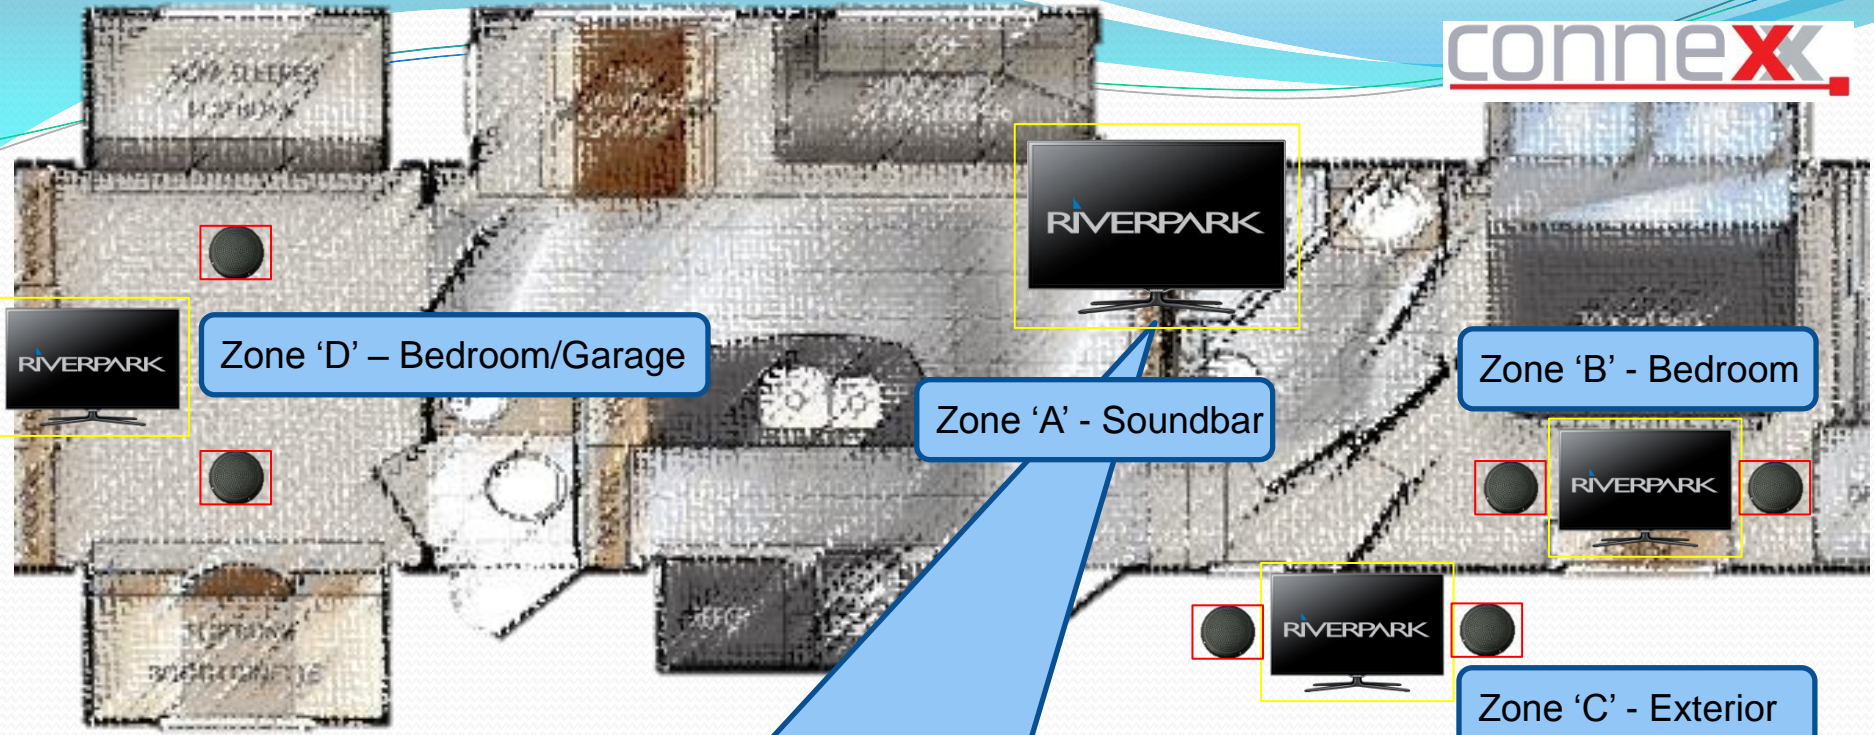

Soundbar Stereo - SBS-32Z4

connexX

The most innovative full featured multi-zone soundbar stereo! Developed for superior audio performance and versatile functionality.

- 32" Soundbar Stereo fits most TV sizes.
- Table or wall mount flexibility.
- Built-in subwoofer w/connectivity for an optional external subwoofer.
- FM tuner w/10 presets built-in.
- Bluetooth.
- 4 zone speaker level audio distribution.
- 4 zone composite video distribution.
- Rear digital optical input and (2) analog stereo inputs.
- Front 3.5mm aux input and USB Input w/ device charging.
- 32" length x 4.25" height x 3" depth
- Included accessories – user manual, remote control, batteries, FM antenna, wall mounting brackets, AV cable, wire harness for DC power/speakers, DC power harness

RIVERPARK

Zone 'D' - Bedroom/Garage

Zone 'A' - Soundbar

Zone 'B' - Bedroom

Zone 'C' - Exterior

4 ZONES of AUDIO

4 ZONES of VIDEO