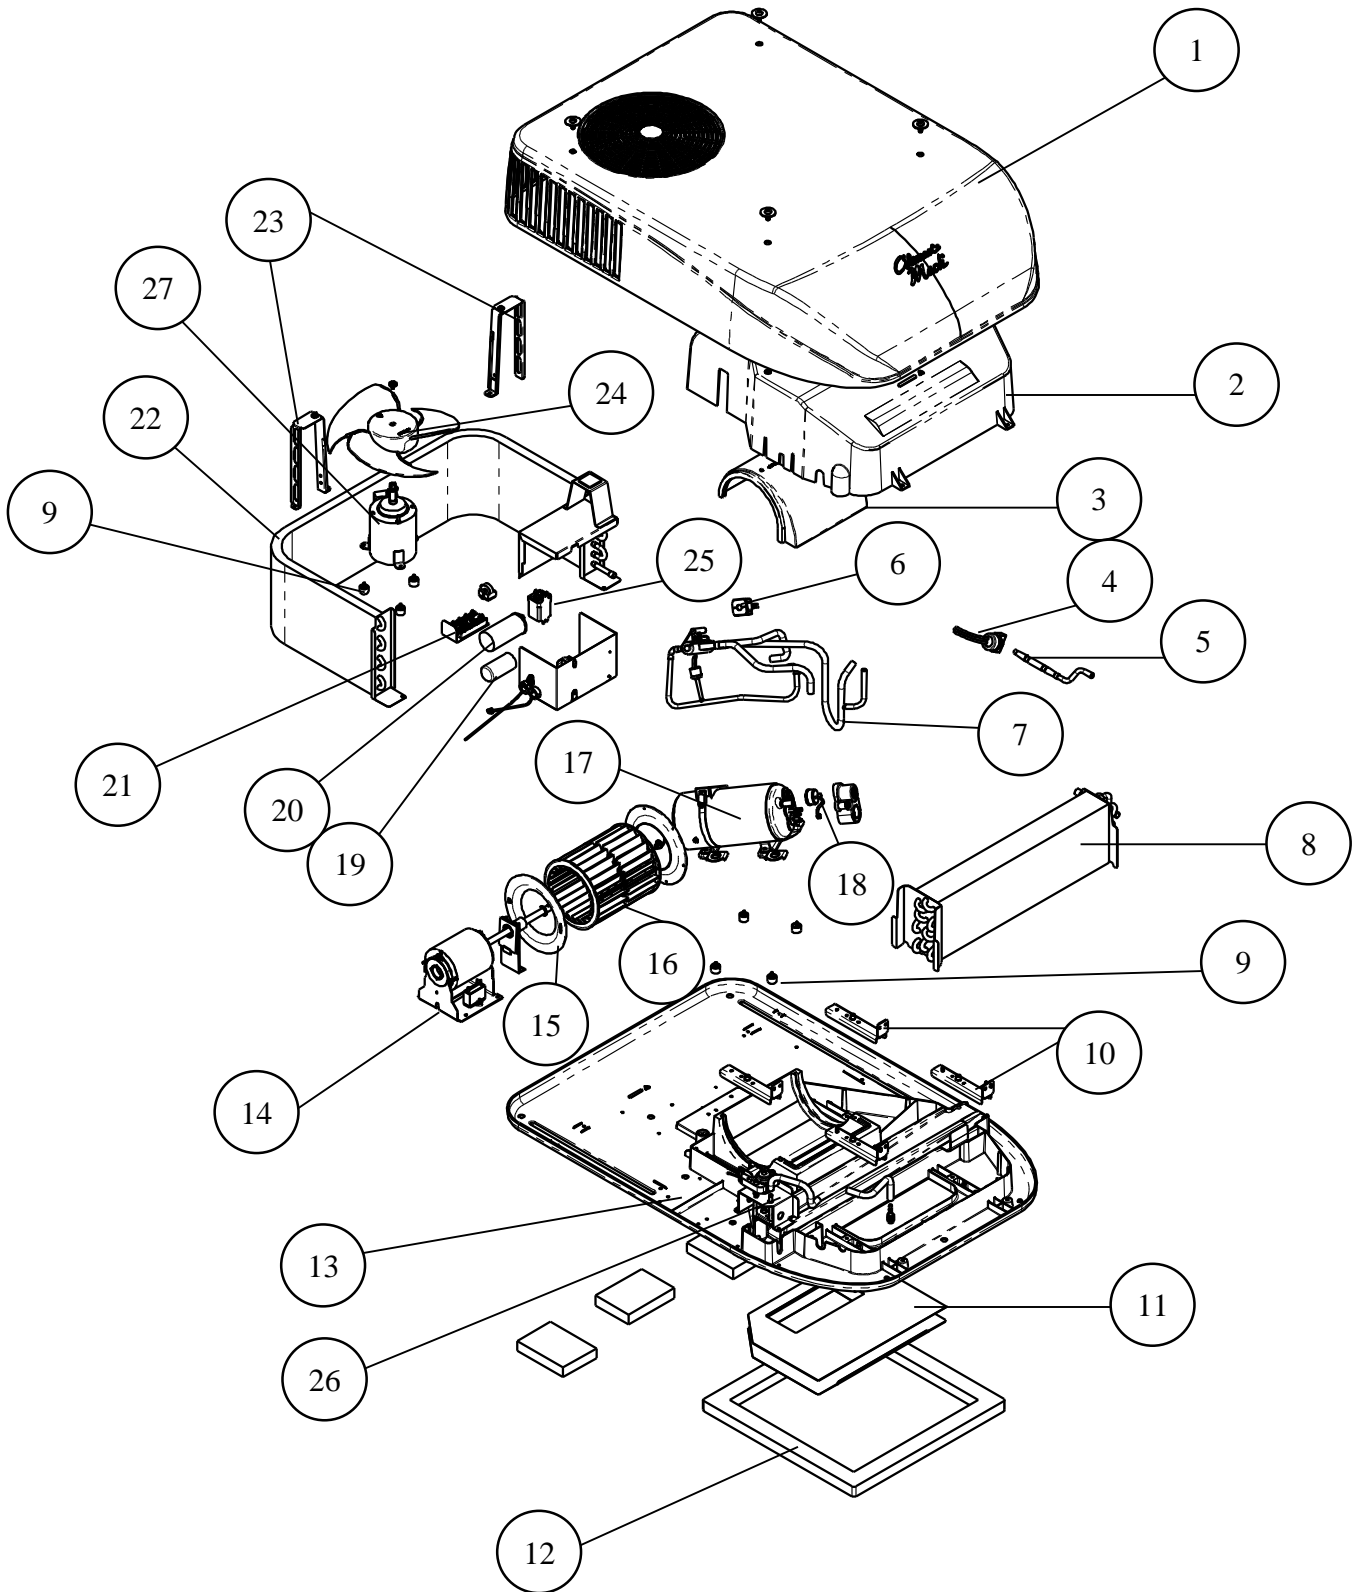

RV Products Division

**REPAIR PARTS LIST
FOR
470X4A87X
MACH 8 SERIES
15,000 BTU HEAT PUMP
(Serial Numbers 1501 and higher)**

**(Includes 47054A876, 47054A879, 47074A876, 47074A879, 47004A876, 47004A879, 47024A876,
47024A879)**

Coleman is a registered trademark of The Coleman Company, Inc. used under license. Mach is a registered trademark.

470X4A87X

CODE	USED ON MODELS	PART NUMBER	DESCRIPTION	NO. REQ.
1.	876	47233-3261	Shroud (Arctic White/Arctic White)	1
	879	47233-3291	Shroud (Black/Black)	1
2.	All	47233A535	Evaporator Top Assembly	1
3.	All	47233A515	Scroll Top	1
4.	All	1460-214	OD Coil Switch	1
5.	All	1460-131	Bi-flow restrictor	1
6.	All	1460-131	Solenoid Coil	1
7.	All	47034-530	Reversing Valve Assy (complete)	1
8.	All	1452A1871	Indoor Coil	1
9.	All	47233-3171	Motor and Compressor Isolator Package	2
10.	All	47233-510	Mounting Bolt Channel	4
11.	47024	47233A3011	Basepan	1
	47004,47014,47054	47233A2011	Basepan	1
12.	All	47233-513	Blockoff Plate	1
13.	All	47233-3301	Gasket Package	1
14.	All	1468A3389	ID Motor	1
15.	All	1472-0041	Venturi Ring	2
16.	All	1472A1191	Blower Wheel	1
17.	All	1450-4069	Compressor (Tecumseh HG373AR-904-A2J1)	1
18.	All	1450-0511	Overload	1
19.	All	1499-5721	Run Capacitor (40 Mfd/370v)	1
20.	All	9333-9021	Start Capacitor (88-108 Mfd/250V)	1
21.	All	47233-3181	Terminal Board	1
22.	All	1452A198	Outdoor Coil	1
23.	All	47233-511	Shroud Support	2
24.	All	1472D5041	Fan Blade	1
25.	All	1460-1271	Relay	1
26.	47024/47074	47233-3091	Condensate Pump Assembly	1
27.	All	1468A3399	Outdoor Motor	1
ns	All	6792-5111	Screw/Washer Pkg	1