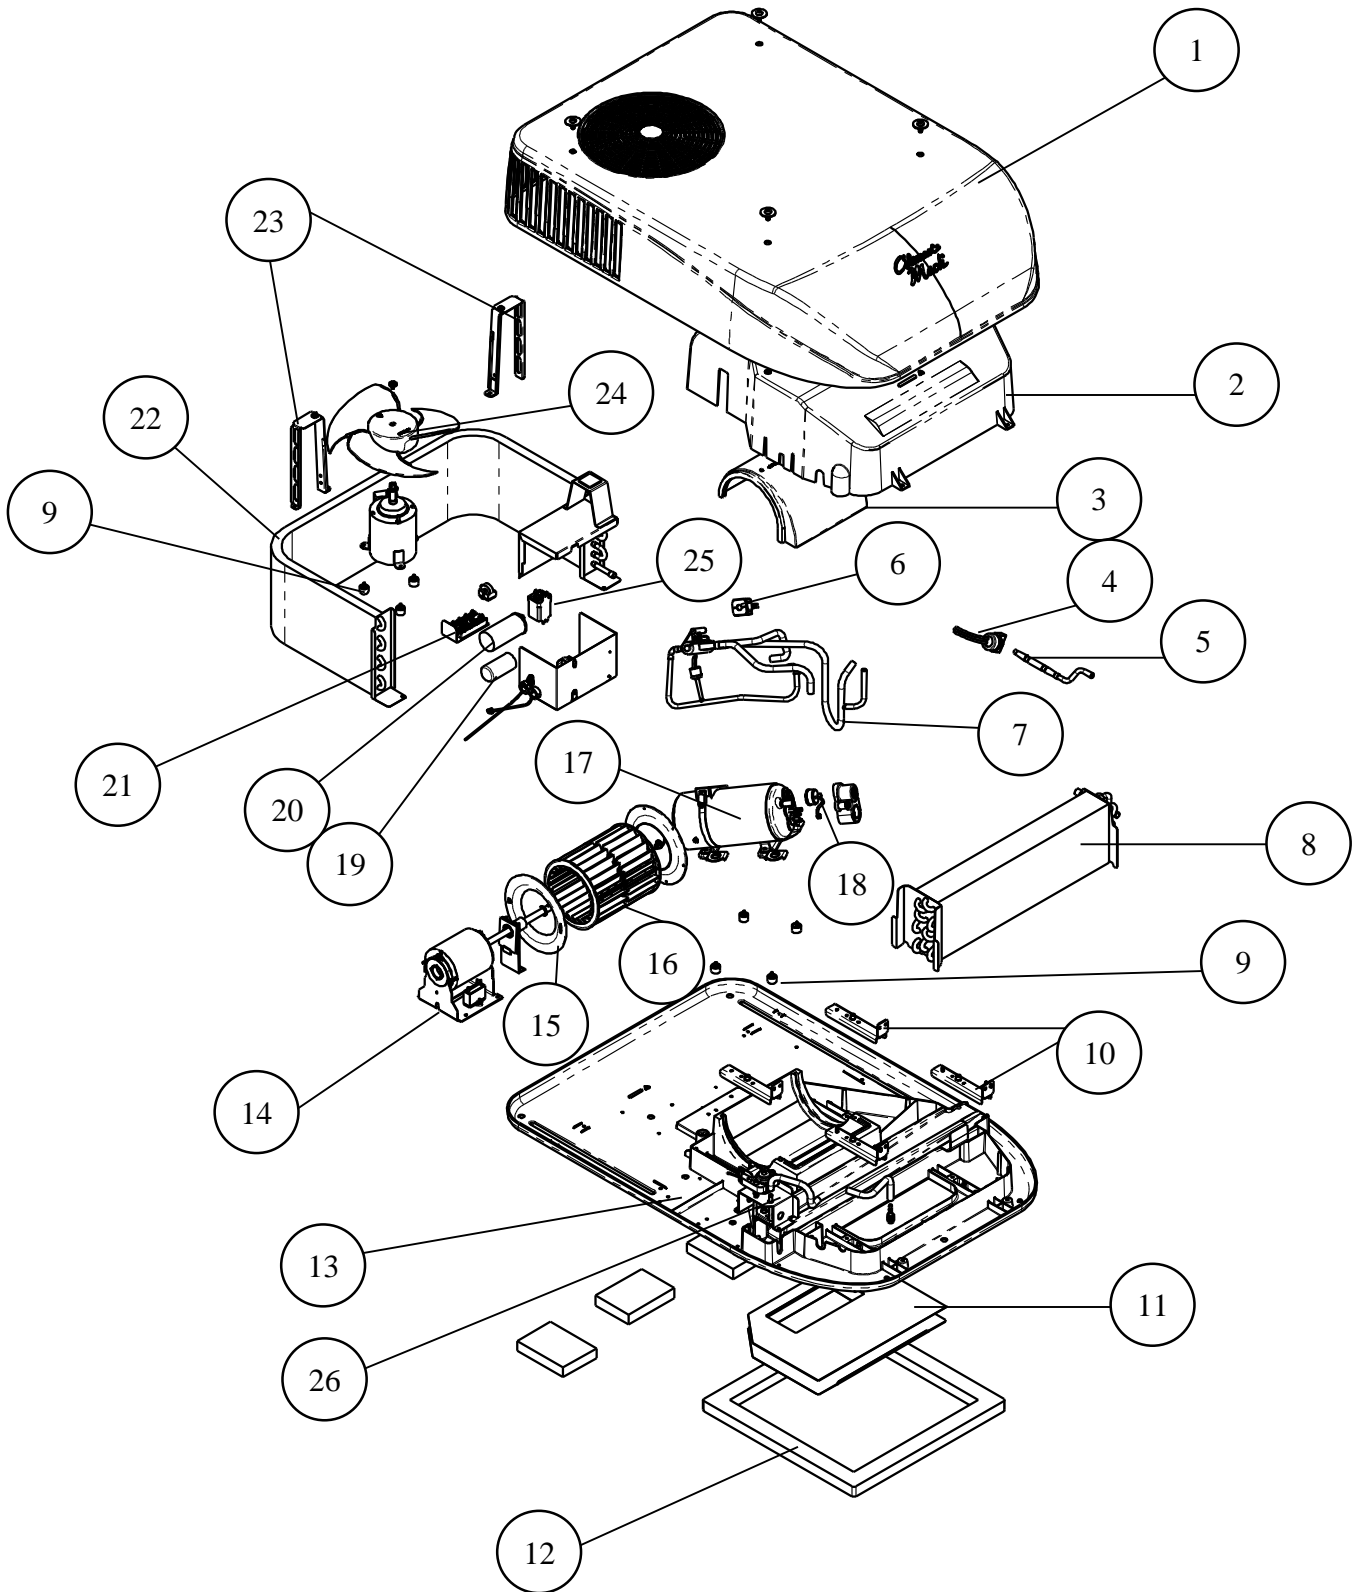

RV Products Division

**REPAIR PARTS LIST
FOR
470X3A87X
MACH 8 SERIES
13,500 BTU HEAT PUMP
(Serial Numbers 1501 and higher)**

**(Includes 47053A876, 47053A879, 47073A876, 47073A879, 47003A876,
47003A879, 47023A876, 47023A879)**

Coleman is a registered trademark of The Coleman Company, Inc. used under license. Mach is a registered trademark.

470X3A87X

CODE	USED ON MODELS	PART NUMBER	DESCRIPTION	NO. REQ.
1.	876	47233-3261	Shroud (Arctic White/Arctic White)	1
	879	47233-3291	Shroud (Black/Black)	1
2.	All	47233A535	Evaporator Top Assembly	1
3.	All	47233A515	Scroll Top	1
4.	All	1460-214	OD Coil Switch	1
5.	All	1460-256	Bi-flow Restrictor	1
6.	All	1460-131	Solenoid Coil	1
7.	All	47033A530	Reversing Valve Assembly (Complete)	1
8.	All	1452A1871	Indoor Coil	1
9.	All	47233-3171	Motor and Compressor Isolator Package	2
10.	All	47233-510	Mounting Bolt Channel	4
11.	47023	47233A3011	Basepan	1
	47003/47013/47053	47233A2011	Basepan	1
12.	All	47233-513	Blockoff Plate	1
13.	All	47233-3301	Gasket Package	1
14.	All	1468A3389	ID Motor	1
15.	All	1472-004	Venturi Ring	2
16.	All	1472A1191	Blower Wheel	1
17.	All	1450-4229	Compressor (Tecumseh HG383AR-923-A2JI)	1
18.	All	1450-0321	Overload	1
19.	All	1499-5761	Run Capacitor (60 Mfd/370V)	1
20.	All	9333-9021	Start Device Package (Includes PTCR Device)	1
21.	All	47233-3181	Terminal Board	1
22.	All	1452-2001	Outdoor Coil	1
23.	All	47233-511	Shroud Support	2
24.	All	1472D5041	Fan Blade	1
25.	All	1460-1271	Relay	1
26.	47023/47073	47233-3091	Condensate Pump Assembly	1
ns	All	6792-5111	Screw/Washer Package	1