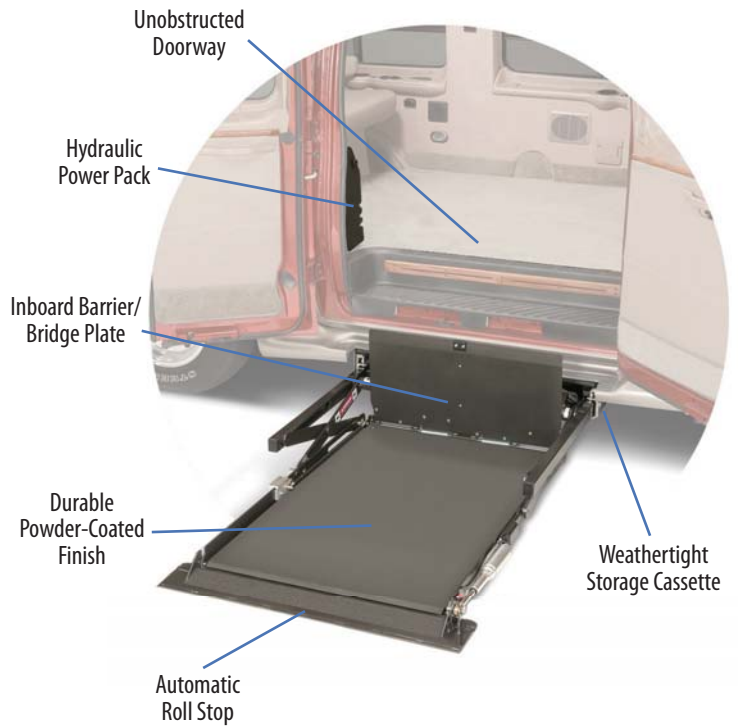

UVL Series™ eBrochure

The UVL, or Under Vehicle Lift, offers an innovative solution to your personal mobility. With the lift mounted underneath the vehicle, it remains out of sight and out of your way until needed. This means easy access, a clear side view and maximum interior space - something your friends and family will appreciate on every trip.

The Braun [UVL Series](#) lifts are electric in operation for both the in/out cycle and the outboard roll stop. The up/down cycle is hydraulic in operation. All functions are controlled by the standard hand-held control or the optional remote control.

The UVL Series is designed for installation at the side door of personal-use full-size vans. Installation of the UVL requires modification to the van's drive shaft - consult your BraunAbility Dealer for details.

Under-Vehicle Storage for Maximum Interior Space

UVL Series™	UVL601C	UVL603C
Platform Width	72 cm	76 cm
Platform Length	109 cm	122 cm
Lifting Capacity	340 kg	340 kg
Hand-Held Control	Standard	Standard
Manual Backup	Standard	Standard
Remote Control	Optional	Optional
Door Operators	Optional	Optional
Side Door Installation	Yes	Yes
Rear Door Installation	No	No
Unit Weight	111 kg	122 kg