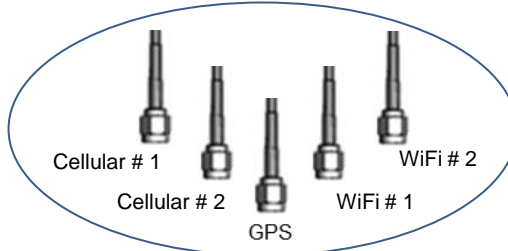

CradlePoint COR IBR1100 Series Router w/WiFi

AG60 Mobility Series 5-Lead MIMO Antenna Solution

2 x Cellular 3G 4G LTE / GPS / 2 x WiFi Dual Band 2.4GHz 5GHz
5 x 15ft Coax Cables
Fixed Bolt Mount

5-Lead Antenna

Fixed Bolt Mount

AG Antennas AG60 Series

Also Available in White

AG60 Mobility Series 2 x 3G 4G LTE / GPS / 2 x WiFi Dual Band 2.4GHz 5GHz

5-Lead MIMO Antenna w/Fixed Bolt Mount

For CradlePoint COR IBR1100 Series Router w/WiFi

WiFi Cable #1: 15ft LMR195 Coax Cable - RP SMA Male

WiFi Cable #2: 15ft LMR195 Coax Cable - RP SMA Male

Mount: Fixed Bolt Mount

CP-IBR1000-AG60B 2C-G-2W